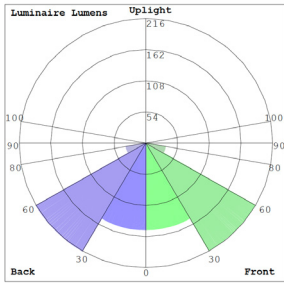

Photometrics: RDMF4-MCT5

BUG Rating: B1-U0-G0

Area 30'x 30' Mounting Height: 9'