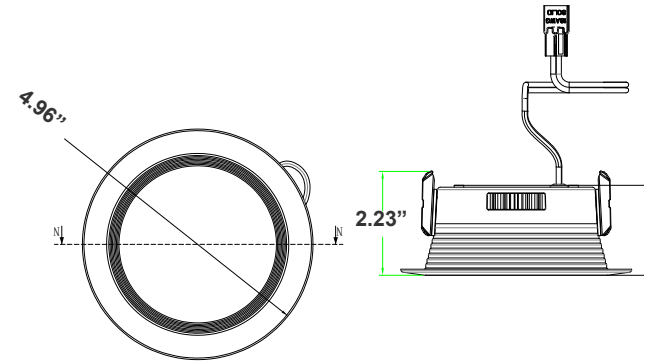

# RDMF SERIES RESIDENTIAL LIGHTING

RDMF4-MCT5  
RDMF4-MCT5-BK  
RDMF4-MCT5-ORB

WESTGATE SIGNATURE DEEP BAFFLE RETROFIT METAL LED  
RECESSED TRIM 5CCT

**MCT5** Multi Color Temperature (Selectable)

The Westgate Signature Deep Baffle Retrofit Trim is designed for efficient and versatile LED lighting. Featuring a metal construction, it offers durability and a sleek appearance. This recessed trim is equipped with a deep baffle design to minimize glare and improve visual comfort. The 5CCT (Correlated Color Temperature) feature allows for customizable color temperature selection, ranging from warm to cool white, making it adaptable to various lighting needs and environments. Ideal for retrofitting existing fixtures, it provides an energy-efficient and modern lighting solution for residential and commercial spaces.

2.23"(H) x 4.96"(D)