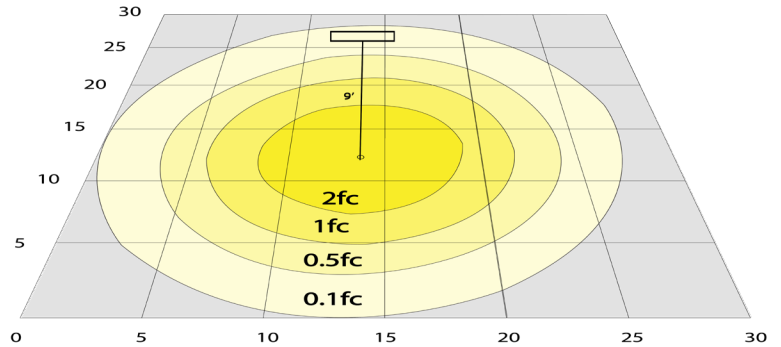

Photometrics: RDMF4-MCT5

BUG Rating: B1-U0-G0

Area 30'x 30' Mounting Height: 9'

Other Views:

RDMF4-MCT5

RDMF4-MCT5-BK

RDMF4-MCT5-ORB

Performance Table: RDMF4-MCT5

MODEL NO.	Wattage	Voltage	Lumens	Color Temp.	BUG Rating	LPW
RDMF4-MCT5	6W	12V	550LM	2700K	B1-U0-G0	92
RDMF4-MCT5-BK	7W		650LM	3000K		
RDMF4-MCT5-ORB	9.5W		800LM	3500K		
				4000K		
				5000K		84

Sample Ordering

Model Color Temp. Finish

RDMF4 - MCT5 -

WH = White
BK = Black
ORB = Oil-Rubbed Bronze

Accessory:

Blank = No Option For Accessories
ELB-0895= FIELD-INSTALLED EMERGENCY BALLAST FOR ALL LED RECESSED TRIMS; INPUT VOLTAGE:100~277VAC, 50~60Hz; OUTPUT: 8W MAXIMUM FOR 90 MINUTES

ACCESSORY: